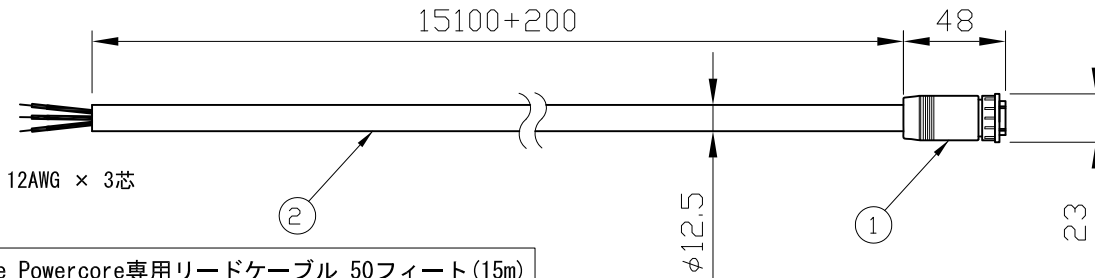

ColorGraze Powercore専用リードケーブル 50フィート(15m)

適合製品名	12 NC	CKJ型番
ColorGraze Powercore, 2-foot, Narrow Beam	910503700308	CGZP-2-N-01
ColorGraze Powercore, 3-foot, Narrow Beam	910503700309	CGZP-3-N-01
ColorGraze Powercore, 4-foot, Narrow Beam	910503700310	CGZP-4-N-01
ColorGraze Powercore, 2-foot, Medium Beam	910503700311	CGZP-2-M-01
ColorGraze Powercore, 3-foot, Medium Beam	910503700312	CGZP-3-M-01
ColorGraze Powercore, 4-foot, Medium Beam	910503700313	CGZP-4-M-01
0 Ft Jumper Cable for eW Graze Powercore and ColorGraze Powercore, CE/PSE	910503700317	CB-GZP-00P
1 Ft Jumper Cable for eW Graze Powercore and ColorGraze Powercore, CE/PSE	910503700318	CB-GZP-01P
5 Ft Jumper Cable for eW Graze Powercore and ColorGraze Powercore, CE/PSE	910503700319	CB-GZP-05P

eW Graze Powercore専用リードケーブル 50フィート(15m)

適合製品名	12 NC	CKJ型番
eW Graze Powercore, 1-foot, 2700K, Narrow Beam, 100V	910503700585	eW-GZP-1-27-N-01
eW Graze Powercore, 1-foot, 4000K, Narrow Beam, 100V	910503700301	eW-GZP-1-40-N-01
eW Graze Powercore, 4-foot, 2700K, Narrow Beam, 100V	910503700302	eW-GZP-4-27-N-01
eW Graze Powercore, 4-foot, 4000K, Narrow Beam, 100V	910503700303	eW-GZP-4-40-N-01
eW Graze Powercore, 1-foot, 2700K, Medium Beam, 100V	910503700304	eW-GZP-1-27-M-01
eW Graze Powercore, 1-foot, 4000K, Medium Beam, 100V	910503700305	eW-GZP-1-40-M-01
eW Graze Powercore, 4-foot, 2700K, Medium Beam, 100V	910503700306	eW-GZP-4-27-M-01
eW Graze Powercore, 4-foot, 4000K, Medium Beam, 100V	910503700307	eW-GZP-4-40-M-01
0 Ft Jumper Cable for eW Graze Powercore and ColorGraze Powercore, CE/PSE	910503700317	CB-GZP-00P
1 Ft Jumper Cable for eW Graze Powercore and ColorGraze Powercore, CE/PSE	910503700318	CB-GZP-01P
5 Ft Jumper Cable for eW Graze Powercore and ColorGraze Powercore, CE/PSE	910503700319	CB-GZP-05P