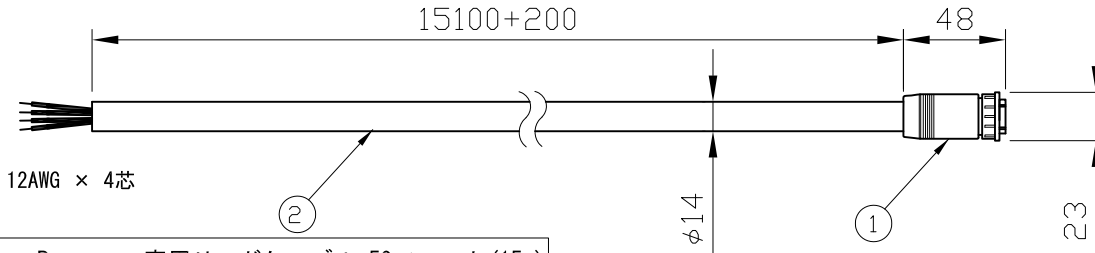

ColorGraze Powercore専用リードケーブル 50フィート(15m)

適合製品名	12 NC	CKJ型番
ColorGraze Powercore, 2-foot, Narrow Beam	910503700308	CGZP-2-N-01
ColorGraze Powercore, 3-foot, Narrow Beam	910503700309	CGZP-3-N-01
ColorGraze Powercore, 4-foot, Narrow Beam	910503700310	CGZP-4-N-01
ColorGraze Powercore, 2-foot, Medium Beam	910503700311	CGZP-2-M-01
ColorGraze Powercore, 3-foot, Medium Beam	910503700312	CGZP-3-M-01
ColorGraze Powercore, 4-foot, Medium Beam	910503700313	CGZP-4-M-01
0 Ft Jumper Cable for eW Graze Powercore and ColorGraze Powercore, CE/PSE	910503700317	CB-GZP-00P
1 Ft Jumper Cable for eW Graze Powercore and ColorGraze Powercore, CE/PSE	910503700318	CB-GZP-01P
5 Ft Jumper Cable for eW Graze Powercore and ColorGraze Powercore, CE/PSE	910503700319	CB-GZP-05P

eW Graze Powercore専用リードケーブル 50フィート(15m)

適合製品名	12 NC	CKJ型番
eW Graze Powercore, 1-foot, 2700K, Narrow Beam, 100V	910503700585	eW-GZP-1-27-N-01
eW Graze Powercore, 1-foot, 4000K, Narrow Beam, 100V	910503700301	eW-GZP-1-40-N-01
eW Graze Powercore, 4-foot, 2700K, Narrow Beam, 100V	910503700302	eW-GZP-4-27-N-01
eW Graze Powercore, 4-foot, 4000K, Narrow Beam, 100V	910503700303	eW-GZP-4-40-N-01
eW Graze Powercore, 1-foot, 2700K, Medium Beam, 100V	910503700304	eW-GZP-1-27-M-01
eW Graze Powercore, 1-foot, 4000K, Medium Beam, 100V	910503700305	eW-GZP-1-40-M-01
eW Graze Powercore, 4-foot, 2700K, Medium Beam, 100V	910503700306	eW-GZP-4-27-M-01
eW Graze Powercore, 4-foot, 4000K, Medium Beam, 100V	910503700307	eW-GZP-4-40-M-01
0 Ft Jumper Cable for eW Graze Powercore and ColorGraze Powercore, CE/PSE	910503700317	CB-GZP-00P
1 Ft Jumper Cable for eW Graze Powercore and ColorGraze Powercore, CE/PSE	910503700318	CB-GZP-01P
5 Ft Jumper Cable for eW Graze Powercore and ColorGraze Powercore, CE/PSE	910503700319	CB-GZP-05P