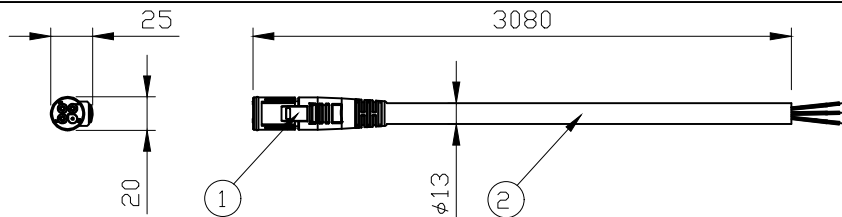

Graze Powercore Family、Reach Family、Reach Compact Family専用リードケーブル 50フィート(15m)

Graze Powercore Family、Reach Family、Reach Compact Family専用リードケーブル 10フィート(3m)

eW Graze Powercore Family、eW Reach Family、eW Reach Compact Family用専用リードケーブル 50フィート(15m)

eW Graze Powercore Family、eW Reach Family、eW Reach Compact Family用専用リードケーブル 10フィート(3m)

適合製品名

Color/iW Graze MX Powercore Family, 1foot, 2foot, 3foot and 4foot	Reach Powercore Family
Color/iW Graze QLX Powercore Family, 1foot, 2foot, 3foot and 4foot	Reach Compact Powercore Family
Color/iW Graze QLX Powercore Family, 5W, 1foot, 2foot, 3foot and 4foot	eW Reach Powercore Family
Color/iW Graze EC Powercore Family, 1foot, 2foot, 3foot and 4foot	eW Reach Compact Powercore Family
eW Graze EC Powercore Family, 1foot, 2foot, 3foot and 4foot	